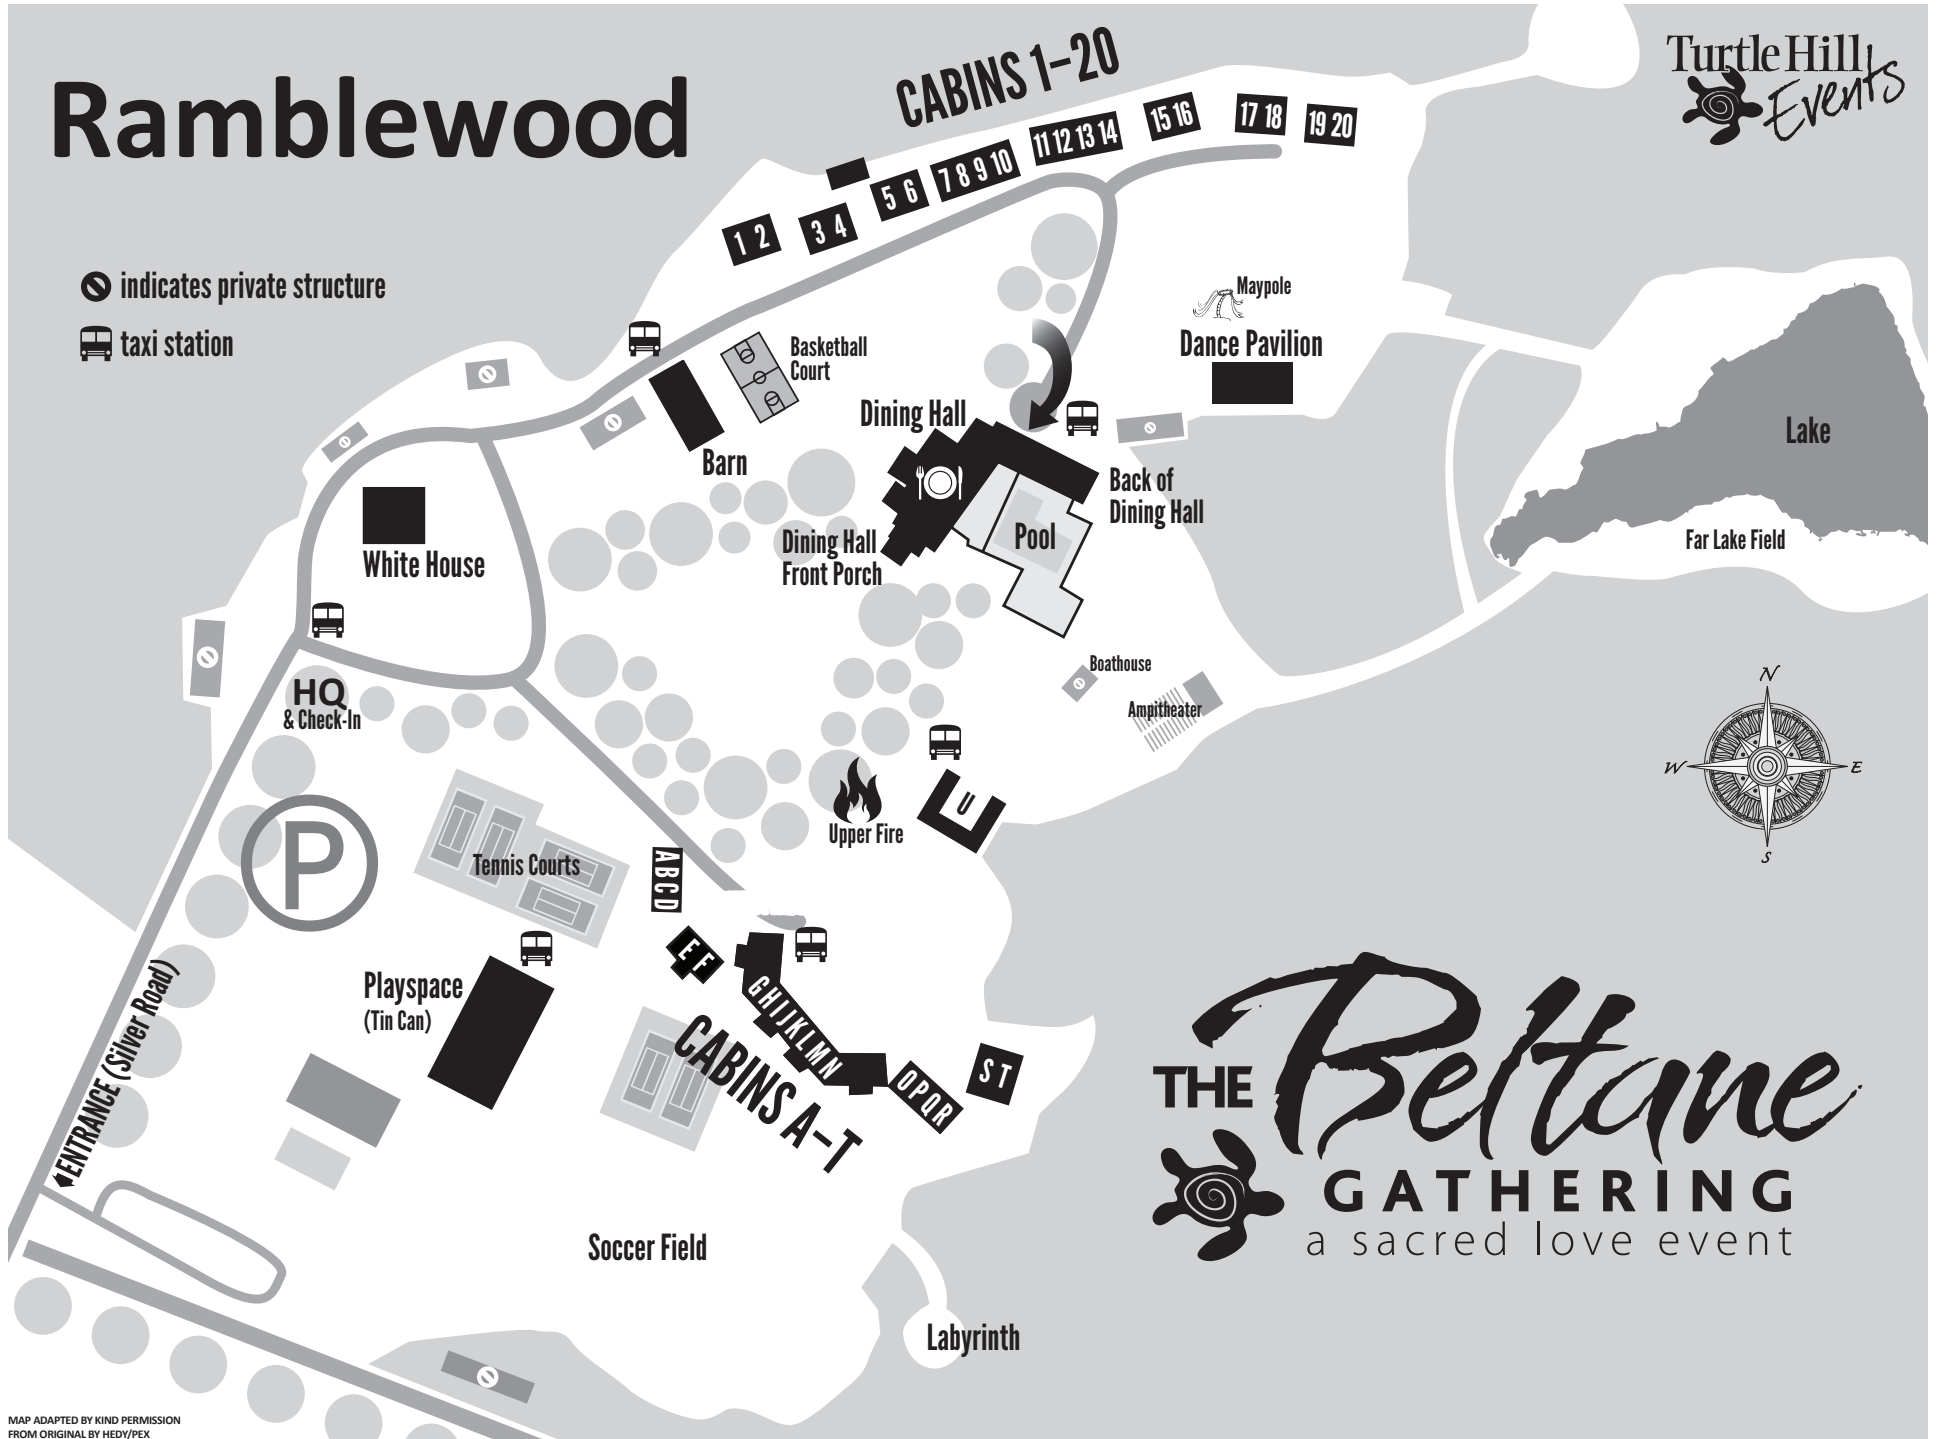

Ramblewood

⓪ indicates private structure

🚌 taxi station

THE *Beltane*
GATHERING
a sacred love event